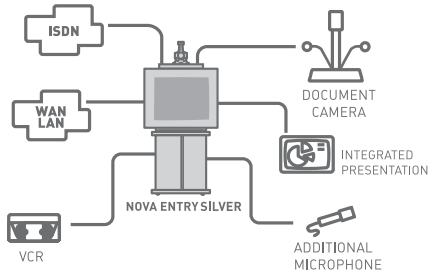

NOVA™ ENTRY SILVER

Technical Specifications

Supported Standards

• ITU-T H.320	ISDN, leased networks
• ITU-T H.323	IP networks
• IETF-SIP (RFC3261)	IP networks
• PPPoE	
• Video	H.261, H.263+, H.264 H.239, H.241
• Audio	G.711, G.728, G.722, G.722.1, MPEG 4 AAC-LD
• Data	T.120
• LDAP	H.350
• MCU compatibility	H.243, H.231

Transmission

- Bit rate 56 kbps ÷ 768 kbps over ISDN
  64 kbps ÷ 2 Mbps over IP (H323/SIP)
  56 kbps ÷ 2 Mbps over V.35/Leased
- Simultaneous video motion coding and PC presentations from the XGA input

Video

- Frame rate 15 fps @ 56 kbps - 128 kbps
  30 fps @ 168 kbps - 2 Mbps
- Video resolution 4CIF 704 x 576 pixels
  FCIF 352 x 288 pixels
  QCIF 176 x 144 pixels
  4CIF 704 x 576 pixels for still images (H.261 Annex D)
  4SIF 704 x 480 pixels
  SIF 352 x 240 pixels
  4SIF 704 x 480 pixels for still images (H.261 Annex D)
  Up to 1024 x 768 pixels over XGA in H.263
- Remote camera control H.281 (H.320 - H.323)

Audio

Audio	Band	Bit rate
G.711	300 ÷ 3400 Hz	48/56/64 kbps
G.728	50 ÷ 3400 Hz	16 kbps
G.722	50 ÷ 7000 Hz	48/56/64 kbps
G.722.1	50 ÷ 7000 Hz	24/32 kbps
AAC-LD	50 ÷ 14000 Hz	48/56/64 kbps

- Echo cancellation Full-duplex
- Adaptive post filtering
- Automatic Gain Control (AGC)
- Automatic Noise Suppression

Audio Tracking

- Tracking Enhanced Voice Tracking
- Coverage max. 7 m, recommended 4 m
- Location ±60 °horizontal, ±25 °vertical

Digital Microphone Pod

- Range 360°
- Response 50 ÷ 14000 Hz
- Microphones 3
- Mute button
- Up to 2 pods in a daisy-chain configuration

Camera

- Resolution 752 x 582 pixels
- Presets 122 presets
- H. angle of view 6.6 to 65 degrees
- Zoom 40x (10x optical + 4x digital)

Monitor

- Single TV set 28" 4:3 50 Hz
- Format PAL or NTSC
- PIP function

Network Interfaces

- Basic version ISDN 4 BRI ISDN with integrated channel aggregator 4 RJ-45
- Ethernet 2-Port 10/100BASE-T full-duplex with integrated switch Ethernet 2 RJ-45
- Optional Leased networks (substituting 3 BRI) X.21/V.35/RS366/RS449 44 pin Hi/Den
- 6 BRI with integrated channel aggregator 6 RJ-45

Network Protocols

- TELNET, HTTP, SNMP, DNS, DHCP, RTP/RTCP, TCP/UDP, ARP

Network Features

- Differentiated Service (DIFFSERV), IP Precedence, IP Type of Service (ToS), Auto Gatekeeper Discovery, Clever Packets Management (AcCPM)

Audio/Video Interfaces

Video inputs

Main	S-video (Mini-DIN)
VCR	Composite (RCA)
Doc. Cam. 1	S-video (Mini-DIN)
Doc. Cam. 2	S-video (Mini-DIN)
Doc. Cam. 3	Composite (RCA)
XGA In	DB 15 Hi/Den

Video outputs

Monitor 1	Composite (RCA)
Monitor 2	S-video (Mini-DIN)
	S-video (Mini-DIN) with monitor detect
VCR	Composite (RCA)
XGA Out	DB 15 Hi/Den

Audio inputs

Connection	Level	Connector
2xPod mic. 360°	Dig.	RJ-11 6/6
Aux. mic.	Mic.	Stereo jack 3.5 mm
Audio In	Line	RCA
VCR	Line	2 RCA (L/R)

Audio outputs

Connection	Level	Connector
Main	Line	2 RCA (L/R)
VCR	Line	2 RCA (L/R)

Auxiliary Interfaces

- PAN&TILT DB9
- Data RS232 Mini-DIN 8-pin with DB9 adapter
- Diagnostics RS232 Mini-DIN 8-pin
- VISCA RS232 Mini-DIN 8-pin supports Canon or Sony, aux PTZ camera
- PC card 1 PCMCIA, type II for Wi-Fi card

User Interface

- Multilingual on-screen graphic user interface
- User selectable languages: Italian, English, French, Spanish, German, Portuguese, Norwegian, Swedish, Russian, Czechoslovakian, Hungarian, Chinese, Japanese, Korean
- Infrared remote control for full function control
- Contextual help
- Diagnostics and management functions
- Call progress monitoring
- Supports AMX™ or Crestron™
- Customisable Graphic User Interface
- Web streaming function: UNICAST and MULTICAST compatible with QuickTime™

Encryption

- AES encryption standard H.233, H.234, H.235

Web Management

All the configuration, call, diagnostics and management functions are accessible using the following web browsers: Microsoft® Internet Explorer™, Netscape Navigator™.

Remote Diagnostics and Management

	Local	Web Browser	SNMP
Self test	Yes	Yes	Yes
Diagnostics	Yes	Yes	Yes
Configuration	Yes	Yes	Yes
Call	Yes	Yes	Yes
Error tracking	Yes	Yes	Yes

Integrated Presentation

- Supported applications Microsoft® PowerPoint®
- Multimedia support T.120

Power Supply

- 110-120 Vac 60Hz 4 A Max
- 220-240 Vac 50Hz 2 A Max

Dimensions